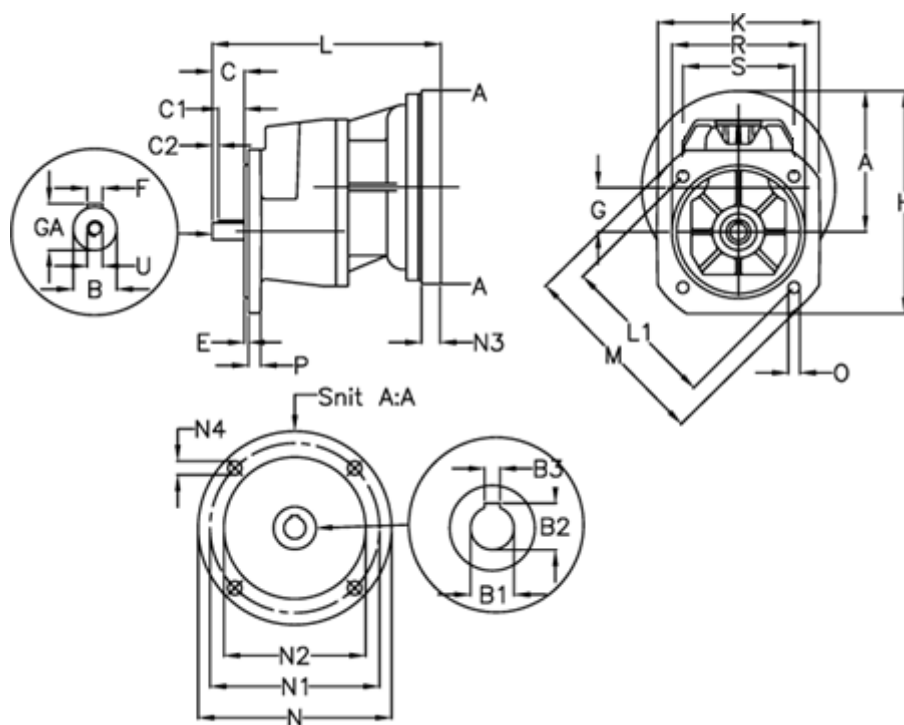

Article number: 40550400142445
 Description: Single Stage Helical Gear
 S 401-1,4-P112B5

Measures

A = 154.7	E = 4.0	M = 250.0	R = 180
B = 28	F = 8x7x50	N = 250	S = 155
B1 = 28	G = 61.7	N1 = 215	U = M8
B2 = 31.3	GA = 31.0	N2 = 180	
B3 = 8	H = 259.7	N3 = -	
C = 60	K = 210	N4 = M12x16	
C1 = 50	L = 304	O = 14.0	
C2 = 5	L1 = 215.0	P = 12	